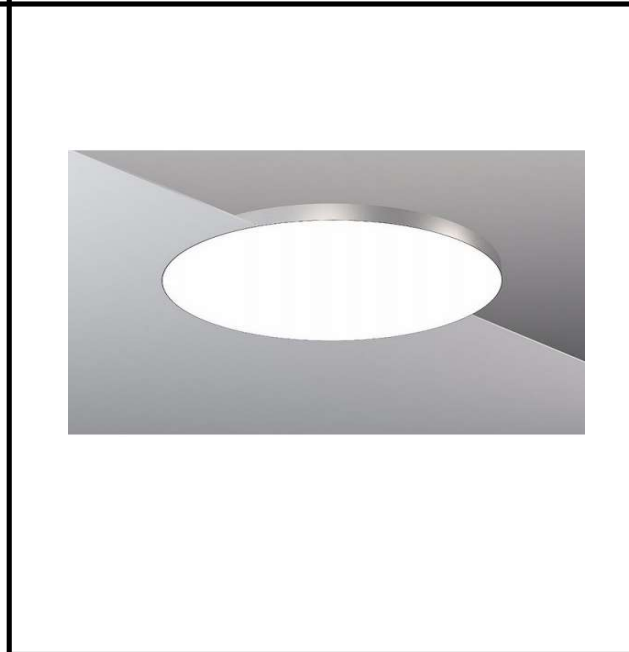

Sovitron Interior Pvt.Ltd.

Model Name	Disc Recessed /DLADISCDRD-20
Description	Architectural Light

Technical description	Image
-----------------------	-------

Dimension	Dia=300mm/400mm H=60/90/95mm
Frame	Aluminium
Color Tempertaure	5700K
Power	20W
Total Luminous Flux	2000 lm
Efficacy	100 lm/W
IP rating	50
Color Rendering	≥80
Mounting	Recessed
Optics	White Opal Diffuser
Dimming	NON-Dimmable
Operating Voltage	220-240 VAC
Standard Lifetime	L70 minimum at 50,000 burning hours