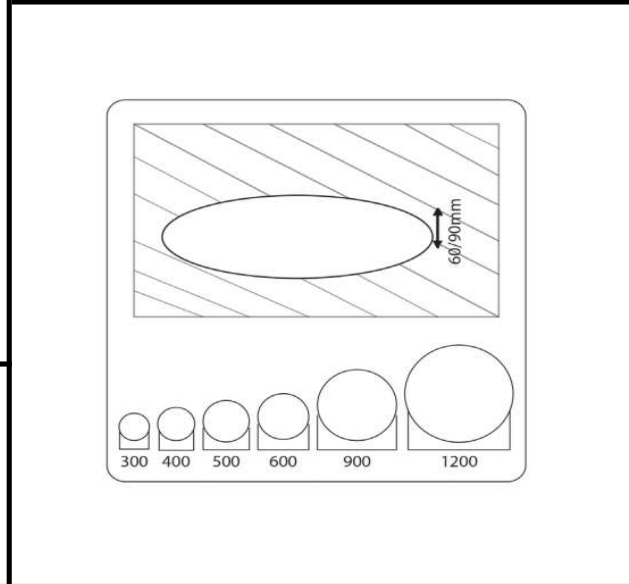

Sovitron Interior Pvt.Ltd.

Model Name	Disc Recessed /DLADISCDRD-20
Description	Architectural Light

Technical description	Image
-----------------------	-------

Dimension	Dia=300mm/400mm H=60/90/95mm
Frame	Aluminium
Color Tempertaure	5700K
Power	20W
Total Luminous Flux	2000 lm
Efficacy	100 lm/W
IP rating	50
Color Rendering	≥80
Mounting	Recessed
Optics	White Opal Diffuser
Dimming	NON-Dimmable
Operating Voltage	220-240 VAC
Standard Lifetime	L70 minimum at 50,000 burning hours

Dimension diagram

Remarks:-

Address: Plot #7 Saroorpur-Nangla Industrial Area,Ballabgarh-Sohna Road,Faridabad-121005
Email: info@sovitron.com